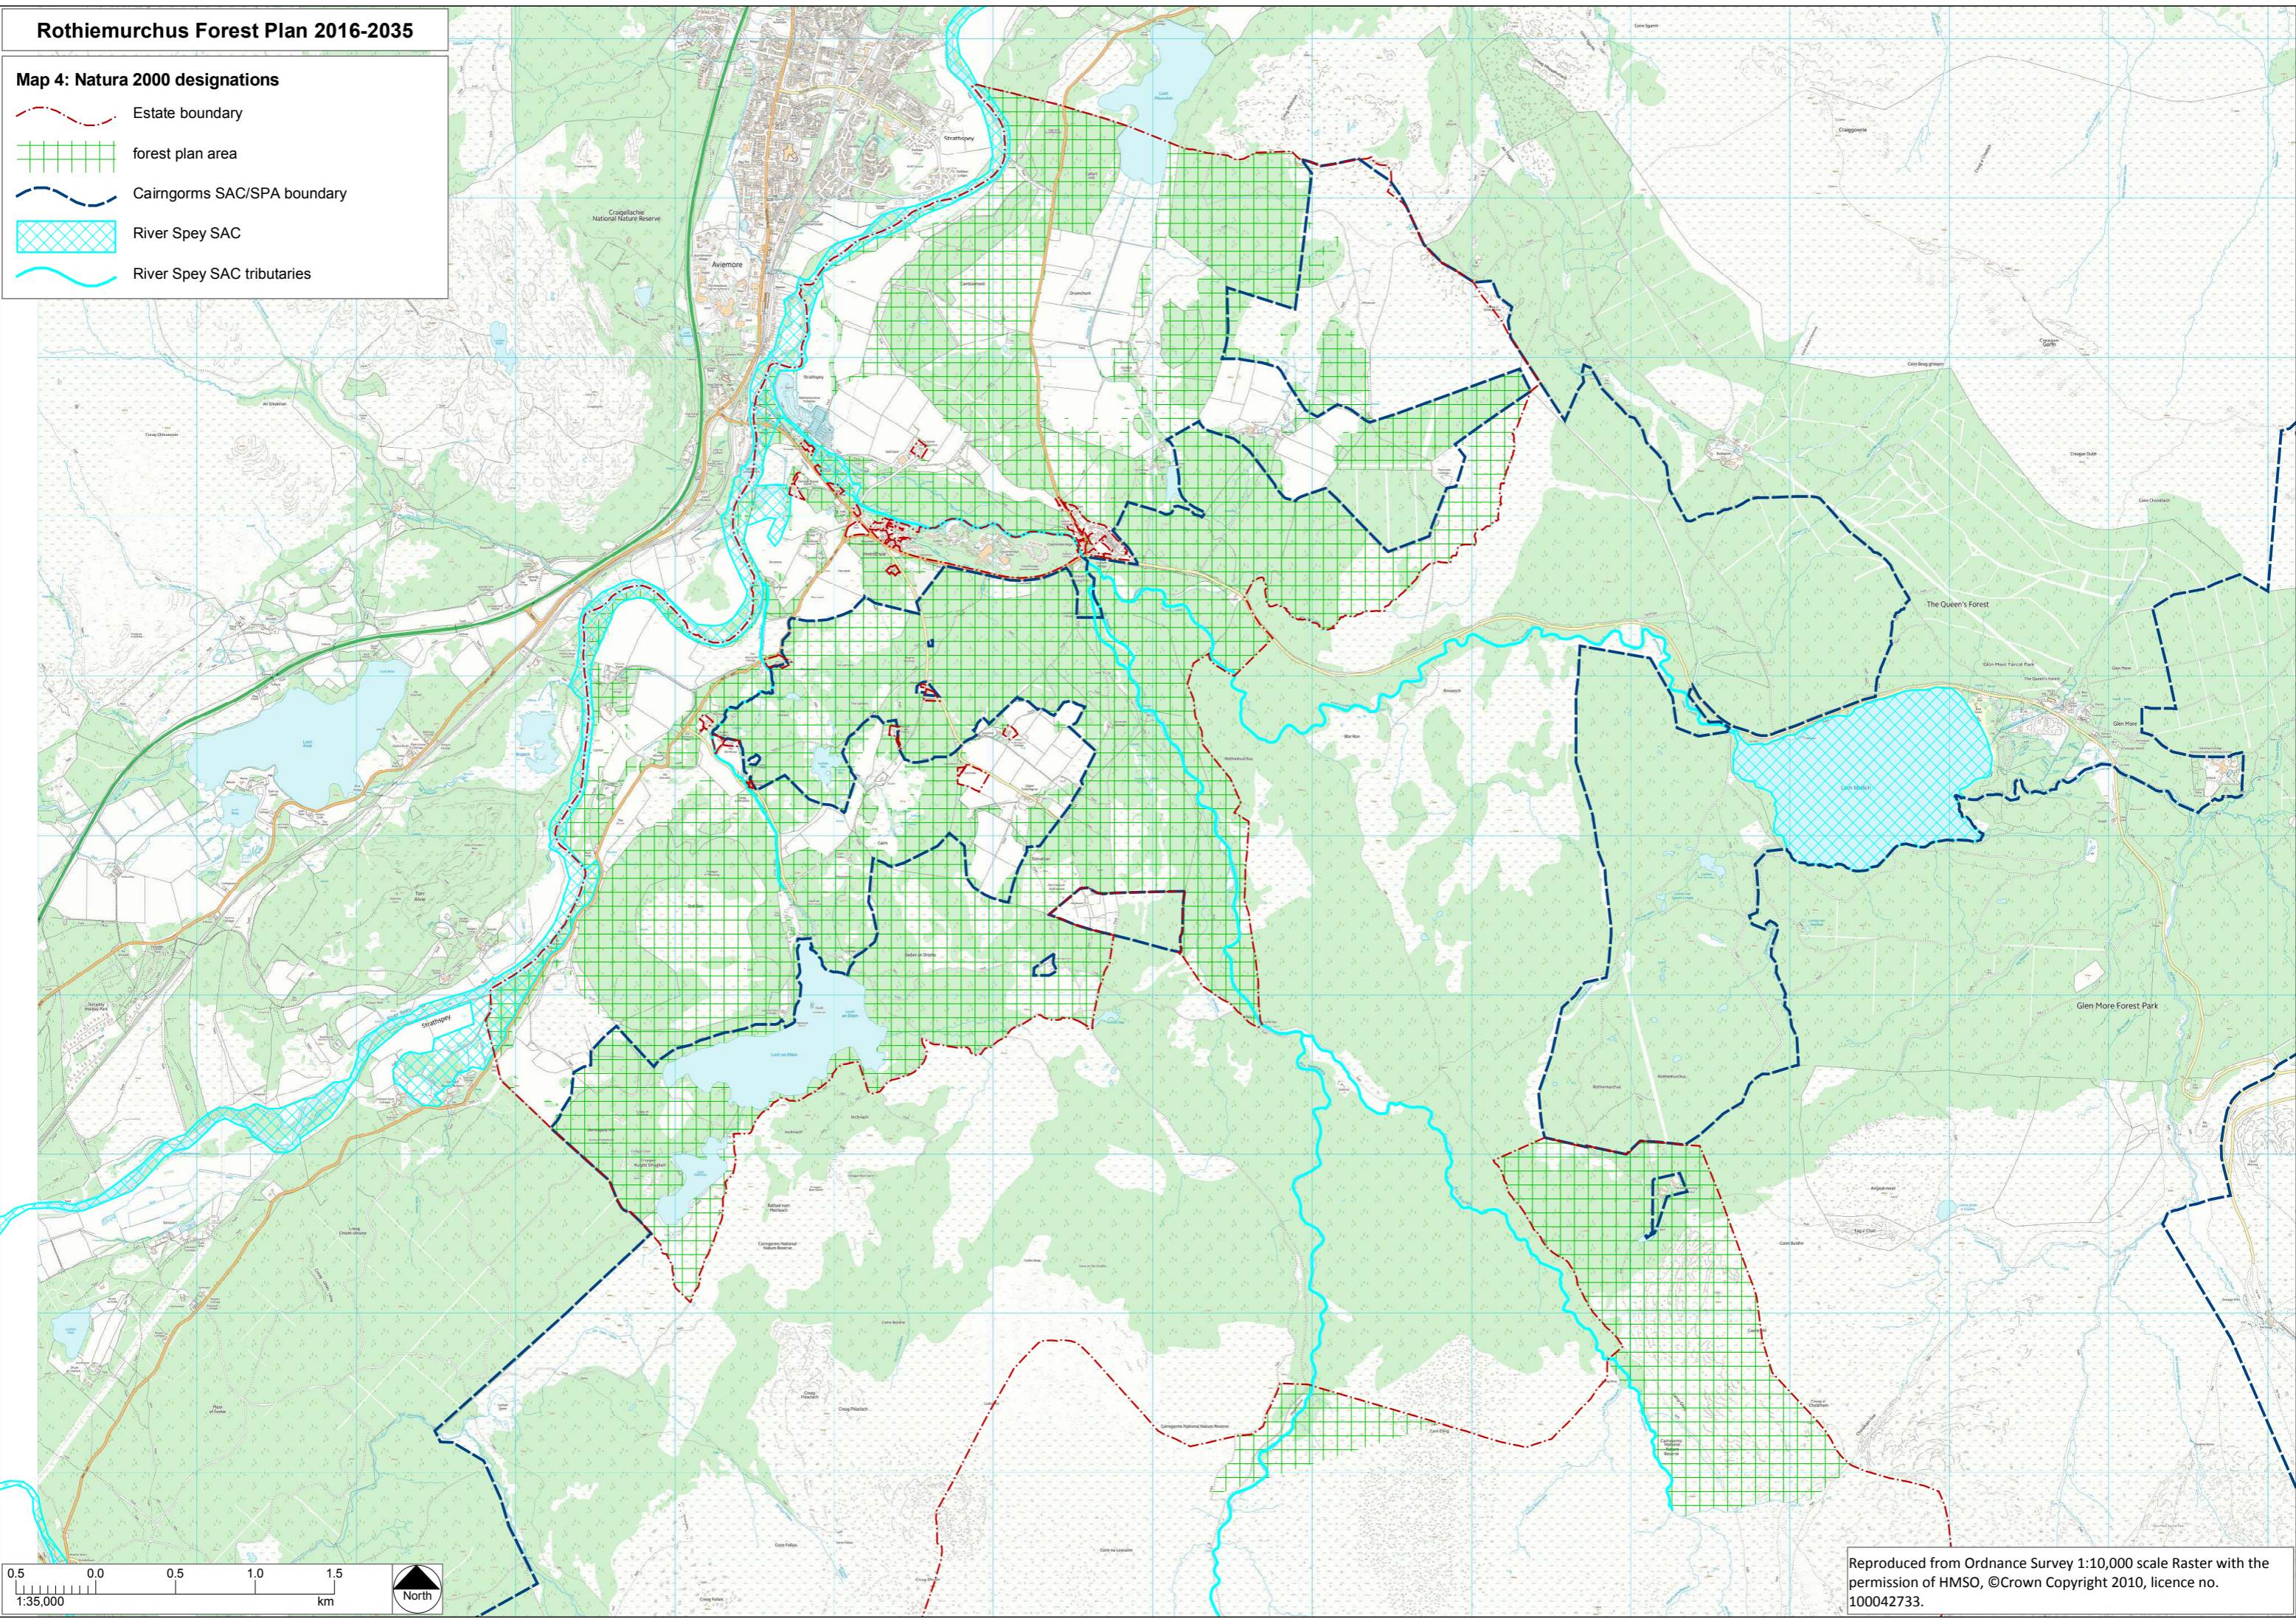

Rothiemurchus Forest Plan 2016-2035

Map 4: Natura 2000 designations

-  Estate boundary
-  forest plan area
-  Cairngorms SAC/SPA boundary
-  River Spey SAC
-  River Spey SAC tributaries

Reproduced from Ordnance Survey 1:10,000 scale Raster with the permission of HMSO, ©Crown Copyright 2010, licence no. 100042733.